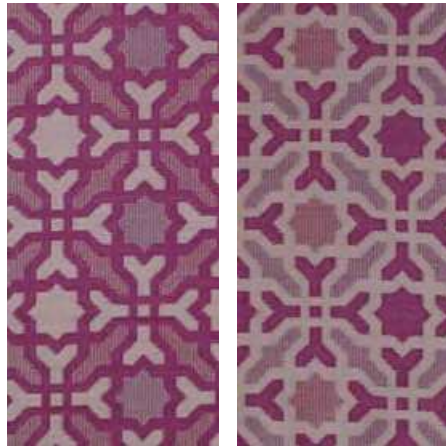

San Juan

Dark Blue

Sizes: 3x5, 4x6, 5x8, 6x9

NEW

Santa Cruz

Beetroot & White

Sizes: 3x5, 4x6, 5x8, 6x9

Santa Cruz

Lime & Grey

Sizes: 3x5, 4x6, 5x8, 6x9

Seattle

Chestnut & Summer Melon

Sizes: 3x5, 4x6, 5x8, 6x9

INDOOR/OUTDOOR RUGS

- Woven from straws made up of recycled plastic
- Reversible: change the look of your decor
- Lightweight: comes with jute bag
- Washable: just shake or hose off for easy cleaning
- Suitable for indoor and outdoor uses

Seville
Multicolor - Blue
Sizes: 3x5, 4x6, 5x8, 6x9

Seville
Multicolor - Purple
Sizes: 3x5, 4x6, 5x8, 6x9

Seychelles
Blue
Sizes: 3x5, 4x6, 5x8, 6x9

NEW

Skien
Celery & White
Sizes: 3x5, 4x6, 5x8

Skien
Orange Peel & Rouge Red
Sizes: 3x5, 4x6, 6x9

Tangier
Carrot & White
Sizes: 3x5, 4x6, 5x8, 6x9

Tangier
Celery & White
Sizes: 3x5, 4x6, 5x8, 6x9

Tangier
Pinkberry & Bronze
Sizes: 3x5, 4x6, 6x9

Tangier
Plum & White
Sizes: 3x5, 4x6, 5x8, 6x9

Tangier
Orange Peel & Rouge Red
Sizes: 3x5, 4x6, 5x8, 6x9