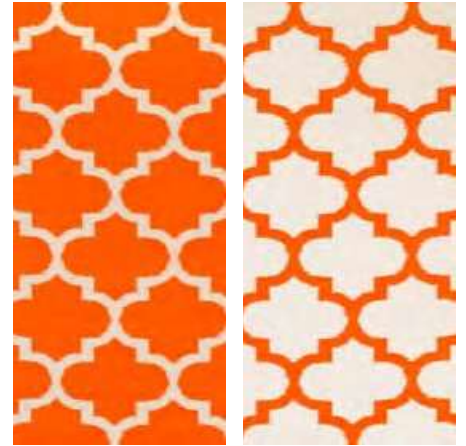

Lime & Grey

Sizes: 3x5, 4x6, 5x8, 6x9

Seattle

Chestnut & Summer Melon

Sizes: 3x5, 4x6, 5x8, 6x9

INDOOR/OUTDOOR RUGS

- Woven from straws made up of recycled plastic
- Reversible: change the look of your decor
- Lightweight: comes with jute bag
- Washable: just shake or hose off for easy cleaning
- Suitable for indoor and outdoor uses

Seville
Multicolor - Blue
Sizes: 3x5, 4x6, 5x8, 6x9

Seville
Multicolor - Purple
Sizes: 3x5, 4x6, 5x8, 6x9

Seychelles
Blue
Sizes: 3x5, 4x6, 5x8, 6x9

NEW

Skien
Celery & White
Sizes: 3x5, 4x6, 5x8

Skien
Orange Peel & Rouge Red
Sizes: 3x5, 4x6, 6x9

Tangier
Carrot & White
Sizes: 3x5, 4x6, 5x8, 6x9

Tangier
Celery & White
Sizes: 3x5, 4x6, 5x8, 6x9

Tangier
Pinkberry & Bronze
Sizes: 3x5, 4x6, 6x9

Tangier
Plum & White
Sizes: 3x5, 4x6, 5x8, 6x9

Tangier
Orange Peel & Rouge Red
Sizes: 3x5, 4x6, 5x8, 6x9

Tangier
Regatta Blue & White
Sizes: 3x5, 4x6, 5x8, 6x9

Valencia
Gray
Sizes: 3x5, 4x6, 5x8, 6x9

NEW

Venice
Cream & Black
Sizes: 3x5, 4x6, 5x8, 6x9

Venice
Cream & Pink
Sizes: 3x5, 4x6, 5x8, 6x9

Venice
Cream & Turquoise
Sizes: 3x5, 4x6, 5x8, 6x9