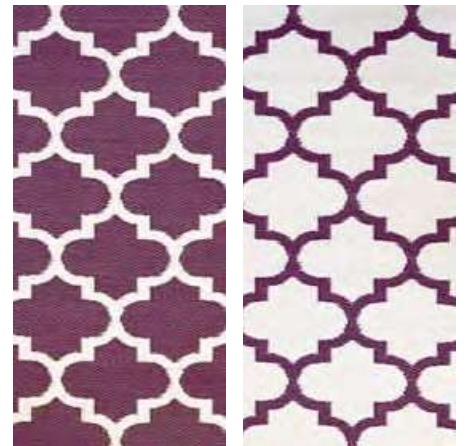

Lime & Grey

Sizes: 3x5, 4x6, 5x8, 6x9

Seattle

Chestnut & Summer Melon

Sizes: 3x5, 4x6, 5x8, 6x9

INDOOR/OUTDOOR RUGS

- Woven from straws made up of recycled plastic
- Reversible: change the look of your decor
- Lightweight: comes with jute bag
- Washable: just shake or hose off for easy cleaning
- Suitable for indoor and outdoor uses

Seville
Multicolor - Blue
Sizes: 3x5, 4x6, 5x8, 6x9

Seville
Multicolor - Purple
Sizes: 3x5, 4x6, 5x8, 6x9

Seychelles
Blue
Sizes: 3x5, 4x6, 5x8, 6x9

NEW

Skien
Celery & White
Sizes: 3x5, 4x6, 5x8

Skien
Orange Peel & Rouge Red
Sizes: 3x5, 4x6, 6x9

Tangier
Carrot & White
Sizes: 3x5, 4x6, 5x8, 6x9

Tangier
Celery & White
Sizes: 3x5, 4x6, 5x8, 6x9

Tangier
Pinkberry & Bronze
Sizes: 3x5, 4x6, 6x9

Tangier
Plum & White
Sizes: 3x5, 4x6, 5x8, 6x9

Tangier
Orange Peel & Rouge Red
Sizes: 3x5, 4x6, 5x8, 6x9

Tangier
Regatta Blue & White
Sizes: 3x5, 4x6, 5x8, 6x9

Valencia
Gray
Sizes: 3x5, 4x6, 5x8, 6x9

NEW

Venice
Cream & Black
Sizes: 3x5, 4x6, 5x8, 6x9

Venice
Cream & Pink
Sizes: 3x5, 4x6, 5x8, 6x9

Venice
Cream & Turquoise
Sizes: 3x5, 4x6, 5x8, 6x9