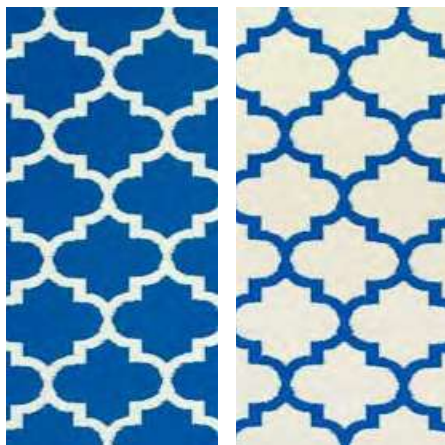

Lime & Grey

Sizes: 3x5, 4x6, 5x8, 6x9

Seattle

Chestnut & Summer Melon

Sizes: 3x5, 4x6, 5x8, 6x9

INDOOR/OUTDOOR RUGS

- Woven from straws made up of recycled plastic
- Reversible: change the look of your decor
- Lightweight: comes with jute bag
- Washable: just shake or hose off for easy cleaning
- Suitable for indoor and outdoor uses

Seville
Multicolor - Blue
Sizes: 3x5, 4x6, 5x8, 6x9

Seville
Multicolor - Purple
Sizes: 3x5, 4x6, 5x8, 6x9

Seychelles
Blue
Sizes: 3x5, 4x6, 5x8, 6x9

NEW

Skien
Celery & White
Sizes: 3x5, 4x6, 5x8

Skien
Orange Peel & Rouge Red
Sizes: 3x5, 4x6, 6x9

Tangier
Carrot & White
Sizes: 3x5, 4x6, 5x8, 6x9

Tangier
Celery & White
Sizes: 3x5, 4x6, 5x8, 6x9

Tangier
Pinkberry & Bronze
Sizes: 3x5, 4x6, 6x9

Tangier
Plum & White
Sizes: 3x5, 4x6, 5x8, 6x9

Tangier
Orange Peel & Rouge Red
Sizes: 3x5, 4x6, 5x8, 6x9

Tangier
Regatta Blue & White
Sizes: 3x5, 4x6, 5x8, 6x9

Valencia
Gray
Sizes: 3x5, 4x6, 5x8, 6x9

NEW

Venice
Cream & Black
Sizes: 3x5, 4x6, 5x8, 6x9

Venice
Cream & Pink
Sizes: 3x5, 4x6, 5x8, 6x9

Venice
Cream & Turquoise
Sizes: 3x5, 4x6, 5x8, 6x9