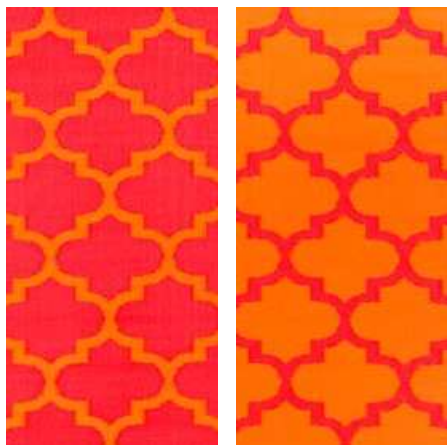

Lime & Grey

Sizes: 3x5, 4x6, 5x8, 6x9

Seattle

Chestnut & Summer Melon

Sizes: 3x5, 4x6, 5x8, 6x9

INDOOR/OUTDOOR RUGS

- Woven from straws made up of recycled plastic
- Reversible: change the look of your decor
- Lightweight: comes with jute bag
- Washable: just shake or hose off for easy cleaning
- Suitable for indoor and outdoor uses

Seville
Multicolor - Blue
Sizes: 3x5, 4x6, 5x8, 6x9

Seville
Multicolor - Purple
Sizes: 3x5, 4x6, 5x8, 6x9

Seychelles
Blue
Sizes: 3x5, 4x6, 5x8, 6x9

NEW

Skien
Celery & White
Sizes: 3x5, 4x6, 5x8

Skien
Orange Peel & Rouge Red
Sizes: 3x5, 4x6, 6x9

Tangier
Carrot & White
Sizes: 3x5, 4x6, 5x8, 6x9

Tangier
Celery & White
Sizes: 3x5, 4x6, 5x8, 6x9

Tangier
Pinkberry & Bronze
Sizes: 3x5, 4x6, 6x9

Tangier
Plum & White
Sizes: 3x5, 4x6, 5x8, 6x9

Tangier
Orange Peel & Rouge Red
Sizes: 3x5, 4x6, 5x8, 6x9

Tangier
Regatta Blue & White
Sizes: 3x5, 4x6, 5x8, 6x9

Valencia
Gray
Sizes: 3x5, 4x6, 5x8, 6x9

NEW

Venice
Cream & Black
Sizes: 3x5, 4x6, 5x8, 6x9

Venice
Cream & Pink
Sizes: 3x5, 4x6, 5x8, 6x9

Venice
Cream & Turquoise
Sizes: 3x5, 4x6, 5x8, 6x9