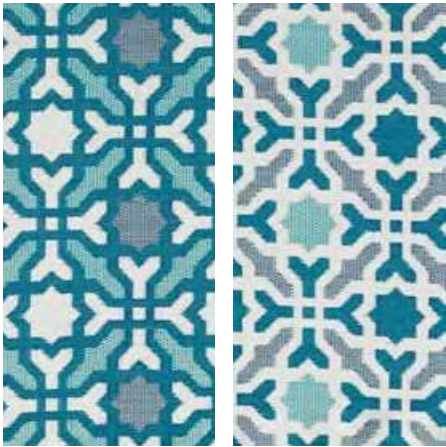

San Juan

Dark Blue

Sizes: 3x5, 4x6, 5x8, 6x9

NEW

Santa Cruz

Beetroot & White

Sizes: 3x5, 4x6, 5x8, 6x9

Santa Cruz

Lime & Grey

Sizes: 3x5, 4x6, 5x8, 6x9

Seattle

Chestnut & Summer Melon

Sizes: 3x5, 4x6, 5x8, 6x9

INDOOR/OUTDOOR RUGS

- Woven from straws made up of recycled plastic
- Reversible: change the look of your decor
- Lightweight: comes with jute bag
- Washable: just shake or hose off for easy cleaning
- Suitable for indoor and outdoor uses

Seville
Multicolor - Blue
Sizes: 3x5, 4x6, 5x8, 6x9

Seville
Multicolor - Purple
Sizes: 3x5, 4x6, 5x8, 6x9

Seychelles
Blue
Sizes: 3x5, 4x6, 5x8, 6x9

NEW

Skien
Celery & White
Sizes: 3x5, 4x6, 5x8

Skien
Orange Peel & Rouge Red
Sizes: 3x5, 4x6, 6x9

Tangier
Carrot & White
Sizes: 3x5, 4x6, 5x8, 6x9

Tangier
Celery & White
Sizes: 3x5, 4x6, 5x8, 6x9

Tangier
Pinkberry & Bronze
Sizes: 3x5, 4x6, 6x9

Tangier
Plum & White
Sizes: 3x5, 4x6, 5x8, 6x9

Tangier
Orange Peel & Rouge Red
Sizes: 3x5, 4x6, 5x8, 6x9