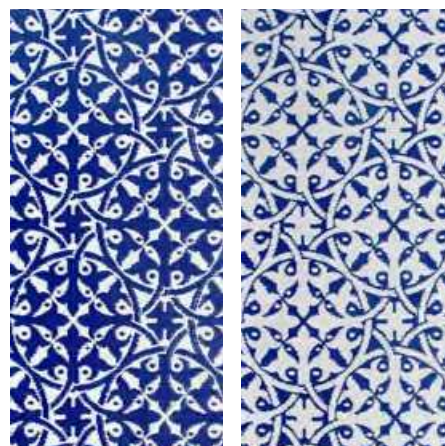

Puebla

Blue

Sizes: 3x5, 4x6, 5x8, 6x9

NEW

Rheinsberg

Powder Blue & Warm Taupe

Sizes: 3x5, 4x6, 5x8, 6x9

Rheinsberg

Sunny Lime & Charcoal Gray

Sizes: 3x5, 4x6, 6x9

Saman

Blue & Orange

Sizes: 3x5, 4x6, 6x9

Saman

Orange & Violet

Sizes: 3x5, 4x6, 5x8, 6x9

San Juan

Dark Blue

Sizes: 3x5, 4x6, 5x8, 6x9

NEW

Santa Cruz

Beetroot & White

Sizes: 3x5, 4x6, 5x8, 6x9

Santa Cruz