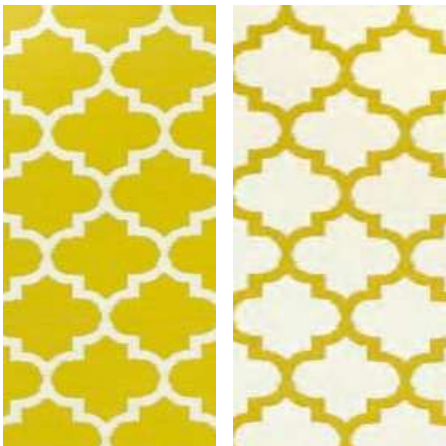

Lime & Grey

Sizes: 3x5, 4x6, 5x8, 6x9

Seattle

Chestnut & Summer Melon

Sizes: 3x5, 4x6, 5x8, 6x9

INDOOR/OUTDOOR RUGS

- Woven from straws made up of recycled plastic
- Reversible: change the look of your decor
- Lightweight: comes with jute bag
- Washable: just shake or hose off for easy cleaning
- Suitable for indoor and outdoor uses

Seville
Multicolor - Blue
Sizes: 3x5, 4x6, 5x8, 6x9

Seville
Multicolor - Purple
Sizes: 3x5, 4x6, 5x8, 6x9

Seychelles
Blue
Sizes: 3x5, 4x6, 5x8, 6x9

NEW

Skien
Celery & White
Sizes: 3x5, 4x6, 5x8

Skien
Orange Peel & Rouge Red
Sizes: 3x5, 4x6, 6x9

Tangier
Carrot & White
Sizes: 3x5, 4x6, 5x8, 6x9

Tangier
Celery & White
Sizes: 3x5, 4x6, 5x8, 6x9

Tangier
Pinkberry & Bronze
Sizes: 3x5, 4x6, 6x9

Tangier
Plum & White
Sizes: 3x5, 4x6, 5x8, 6x9

Tangier
Orange Peel & Rouge Red
Sizes: 3x5, 4x6, 5x8, 6x9

Tangier
Regatta Blue & White
Sizes: 3x5, 4x6, 5x8, 6x9

Valencia
Gray
Sizes: 3x5, 4x6, 5x8, 6x9

NEW

Venice
Cream & Black
Sizes: 3x5, 4x6, 5x8, 6x9

Venice
Cream & Pink
Sizes: 3x5, 4x6, 5x8, 6x9

Venice
Cream & Turquoise
Sizes: 3x5, 4x6, 5x8, 6x9