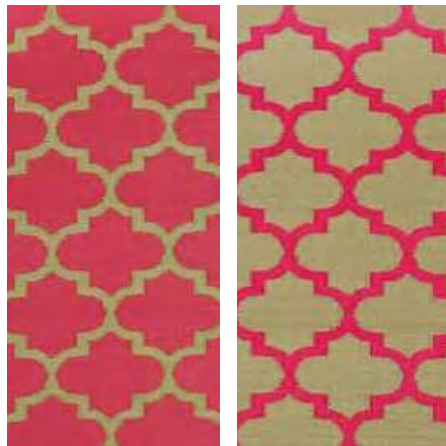

Lime & Grey

Sizes: 3x5, 4x6, 5x8, 6x9

Seattle

Chestnut & Summer Melon

Sizes: 3x5, 4x6, 5x8, 6x9

INDOOR/OUTDOOR RUGS

- Woven from straws made up of recycled plastic
- Reversible: change the look of your decor
- Lightweight: comes with jute bag
- Washable: just shake or hose off for easy cleaning
- Suitable for indoor and outdoor uses

Seville
Multicolor - Blue
Sizes: 3x5, 4x6, 5x8, 6x9

Seville
Multicolor - Purple
Sizes: 3x5, 4x6, 5x8, 6x9

Seychelles
Blue
Sizes: 3x5, 4x6, 5x8, 6x9

NEW

Skien
Celery & White
Sizes: 3x5, 4x6, 5x8

Skien
Orange Peel & Rouge Red
Sizes: 3x5, 4x6, 6x9

Tangier
Carrot & White
Sizes: 3x5, 4x6, 5x8, 6x9

Tangier
Celery & White
Sizes: 3x5, 4x6, 5x8, 6x9

Tangier
Pinkberry & Bronze
Sizes: 3x5, 4x6, 6x9

Tangier
Plum & White
Sizes: 3x5, 4x6, 5x8, 6x9

Tangier
Orange Peel & Rouge Red
Sizes: 3x5, 4x6, 5x8, 6x9

Tangier
Regatta Blue & White
Sizes: 3x5, 4x6, 5x8, 6x9

Valencia
Gray
Sizes: 3x5, 4x6, 5x8, 6x9

NEW

Venice
Cream & Black
Sizes: 3x5, 4x6, 5x8, 6x9

Venice
Cream & Pink
Sizes: 3x5, 4x6, 5x8, 6x9

Venice
Cream & Turquoise
Sizes: 3x5, 4x6, 5x8, 6x9