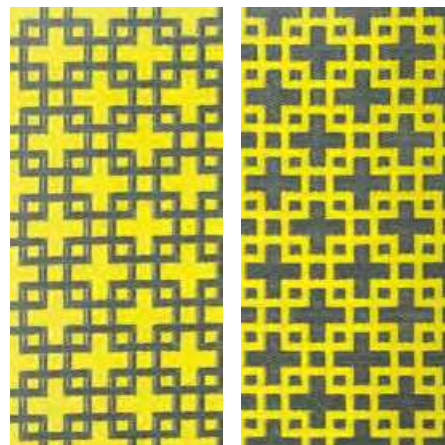

Maui
Black & Cream
Sizes: 3x5, 4x6, 5x8, 6x9

Miramar
Gray
Sizes: 3x5, 4x6, 5x8, 6x9

NEW

Murano
Lime Green & Cream
Sizes: 3x5, 4x6, 5x8, 6x9

Paisley
Chestnut & Cream
Sizes: 4x6

Paisley
River Blue & White
Sizes: 3x5, 4x6, 5x8, 6x9

Puebla

Blue

Sizes: 3x5, 4x6, 5x8, 6x9

NEW

Rheinsberg

Powder Blue & Warm Taupe

Sizes: 3x5, 4x6, 5x8, 6x9

Rheinsberg

Sunny Lime & Charcoal Gray

Sizes: 3x5, 4x6, 6x9

Saman

Blue & Orange

Sizes: 3x5, 4x6, 6x9

Saman

Orange & Violet

Sizes: 3x5, 4x6, 5x8, 6x9