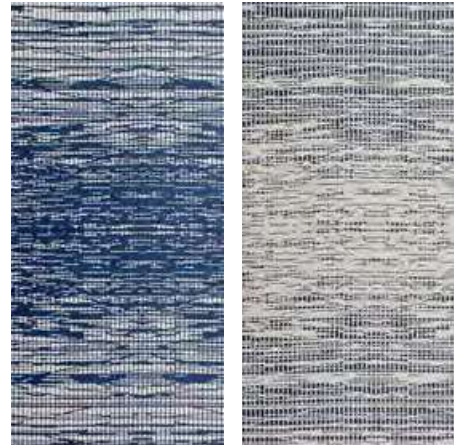

Brooklyn
Blue
Sizes: 3x5, 4x6, 5x8, 6x9

NEW