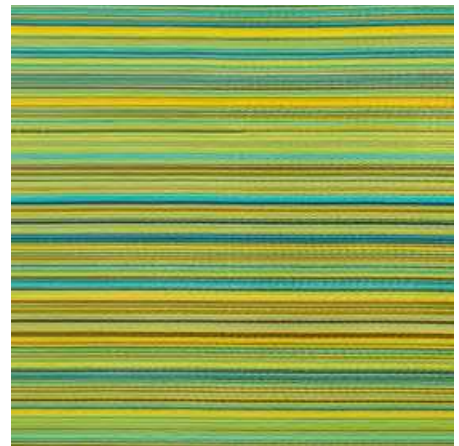

Athens
Midnight Blue & Cream
Sizes: 3x5, 4x6, 5x8, 6x9

Bali
Forest Green & Cream
Sizes: 3x5, 4x6, 5x8, 6x9

Bali
Lemon Yellow & Moss Green
Sizes: 3x5, 4x6, 5x8, 6x9

Berlin
Gray & White
Sizes: 3x5, 4x6, 5x8, 6x9

Berlin
Green & Multicolor
Sizes: 4x6

Brooklyn
Blue
Sizes: 3x5, 4x6, 5x8, 6x9

NEW

Cancun
Candy
Sizes: 3x5, 4x6, 5x8, 6x9

NEW

Cancun
Green
Sizes: 3x5, 4x6, 5x8, 6x9

Cancun
Lemon & Apple Green
Sizes: 3x5, 4x6, 5x8, 6x9