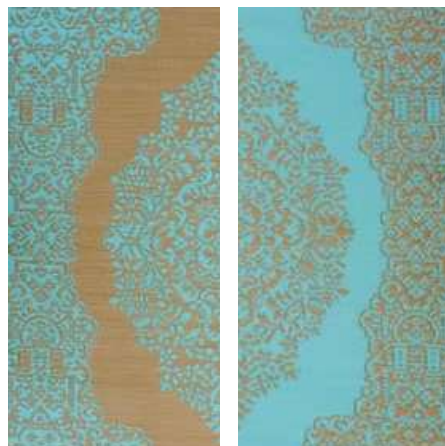

Istanbul
Fair Aqua & Warm Taupe
Sizes: 3x5, 4x6, 5x8, 6x9