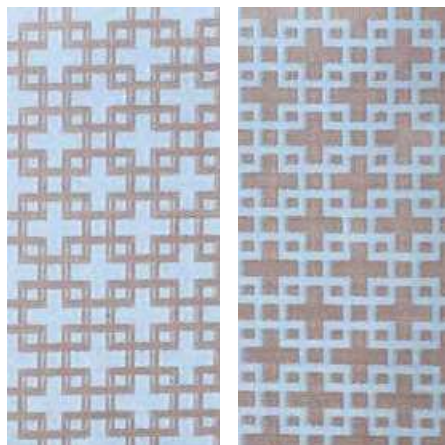

Maui
Black & Cream
Sizes: 3x5, 4x6, 5x8, 6x9

Miramar
Gray
Sizes: 3x5, 4x6, 5x8, 6x9

NEW

Murano
Lime Green & Cream
Sizes: 3x5, 4x6, 5x8, 6x9

Paisley
Chestnut & Cream
Sizes: 4x6

Paisley
River Blue & White
Sizes: 3x5, 4x6, 5x8, 6x9

Puebla

Blue

Sizes: 3x5, 4x6, 5x8, 6x9

NEW

Rheinsberg

Powder Blue & Warm Taupe

Sizes: 3x5, 4x6, 5x8, 6x9

Rheinsberg