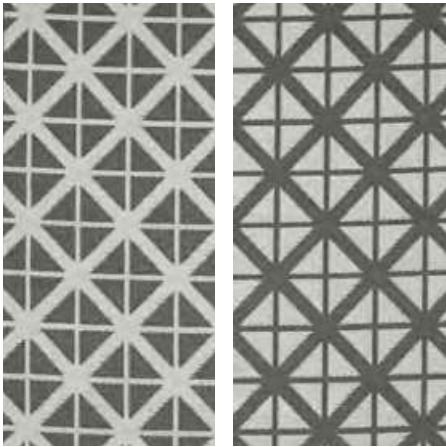

Lhasa
Royal Blue & Chocolate Brown
Sizes: 3x5, 4x6, 5x8, 6x9

Malé
Cream & Beige
Sizes: 3x5, 4x6, 5x8

Malé
Cream & Green
Sizes: 3x5, 4x6, 5x8, 6x9

INDOOR/OUTDOOR RUGS

- Woven from straws made up of recycled plastic
- Reversible: change the look of your decor
- Lightweight: comes with jute bag
- Washable: just shake or hose off for easy cleaning
- Suitable for indoor and outdoor uses

Manchester
Paloma & White
Sizes: 3x5, 4x6, 5x8, 6x9

Marina
Indigo & Bright White
Sizes: 3x5, 4x6, 5x8, 6x9

Marina
Cherry Tomato & Bright White
Sizes: 3x5, 4x6, 5x8, 6x9

Marina
Eggshell Blue & Bright White
Sizes: 3x5, 4x6, 5x8, 6x9